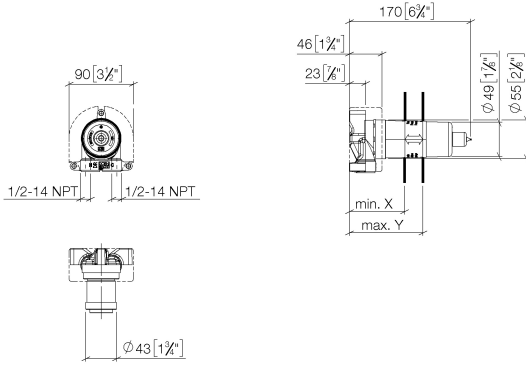

## Concealed wall mounting -

---

35 003 970

- red brass, lead-free
- 2x supply connection 1/2" female thread (cold/hot), DN 15
- dust cover
- anti-water packing
- soundproofing

for 36 804 661-FF

## Concealed wall mounting -

35 003 970

mm [inches]

with item	min. X	max. Y
36013970-FF;36013660-FF;36045970-FF;36045660-FF	90 [3 1/2"]	113 [4 1/2"]
36804661-FF	78 [3 1/8"]	103 [4"]

### Flow rate chart