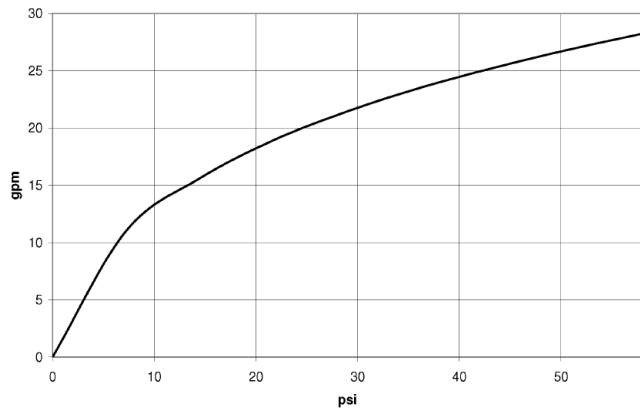

## Concealed wall mounting -

35 003 970

mm [inches]

with item	min. X	max. Y
36013970-FF;36013660-FF;36045970-FF;36045660-FF	90 [3 1/2"]	113 [4 1/2"]
36804661-FF	78 [3 1/8"]	103 [4"]

### Flow rate chart